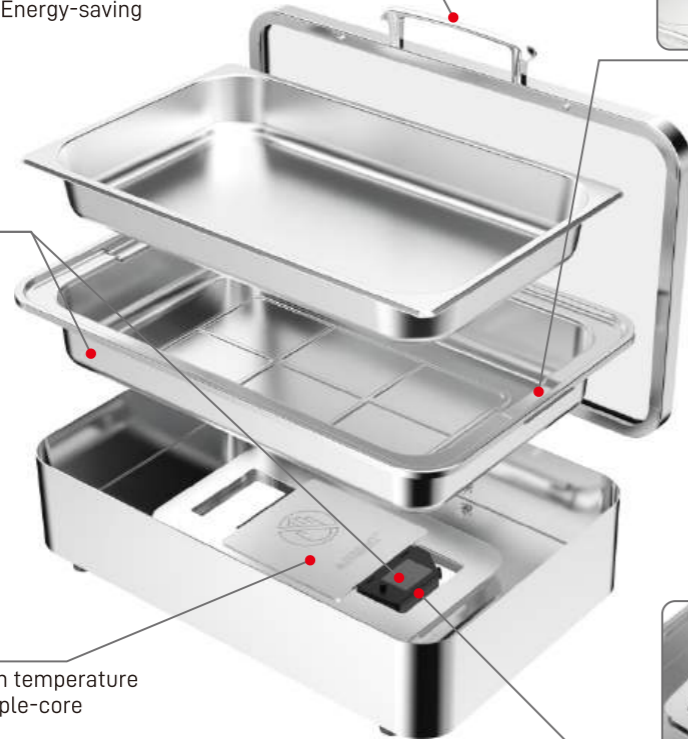

Z10 CHAFER

Success Bridge Handle - Thermally insulated and aesthetically pleasing, ensuring comfortable operation.

New

Invisible handle water pan with dual-lock mechanism.

Removable basin with automatic power-off when removed—zero energy consumption. Energy-saving and convenient.

PTC full-area precision temperature control within $\pm 3\%$, triple-core protection system.

Instant heating in 3 seconds, 98% energy efficiency, 100,000-hour long-lasting core.

*110V / 220V versions are available.

Advantages

3s Instant Heating

Revolutionary low thermal resistance PTC structure delivers instant heating within 3 seconds, achieving energy conversion efficiency of up to 98% – over 20% more efficient than conventional heating methods.

Zero Standby Power

Resilient clutch switch design enables millisecond-level automatic power disconnection — eliminating standby power consumption and safety hazards.

Triple Safety Protection

PTC + Thermal Cut-Off + Dual Temperature Sensors | Triple Circuit Protection Architecture—Establishing a Comprehensive Thermal Safety Barrier.

Long-Lasting Performance

PTC heating elements with no filament and no oxidation-induced degradation—unfazed by frequent switching, delivering exceptionally long and stable service life.