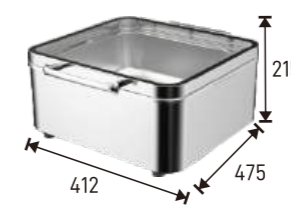

220V | 110V

Z10-1100
1/1×65mm, 8.5L SS304 food pan

Z10-2300
2/3×65mm, 5.5L SS304 food pan

Z10-3600
65mm, 5.8L SS202 food pan

Z10-2800
10L SS304 food pan

Z10-1102
1/1×100mm, 13.5L Ss304 food pan

Z10-2302
2/3×100mm, 9L SS304 food pan