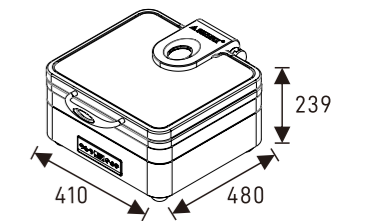

W07-2302TA Induction Chafers
W07-2301BA Electrical Base
Open Lid Height: 655mm