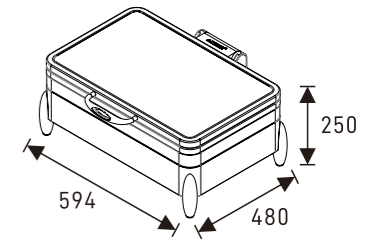

W20-1102T Induction Chafers
W07-1104B Multi-Functional Base
Open Lid Height: 687mm