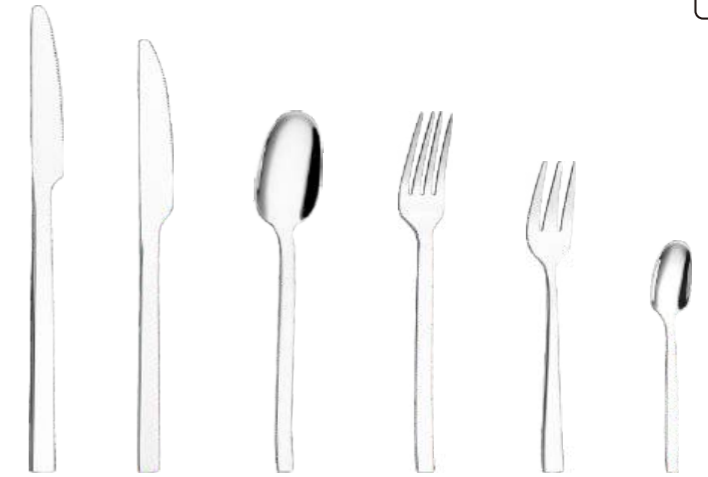

Luxury Cutlery Collection

M196 Series Cutlery

- Multiple materials available

Code	Spec.	Material
M196CS	Coffee spoon	SS430
M196DF	Desert fork	SS430
M196DK	Dessert knife	SS430
M196DS	Dessert spoon	SS430
M196ET	Tea spoon	SS430
M196CF	Cake fork	SS430
M196SS	Soup spoon	SS430
M196TF	Table fork	SS430
M196TK	Table knife	SS430
M196TS	Table spoon	SS430
M196IT	Ice tea spoon	SS430
M196BK	Butter knife	SS430