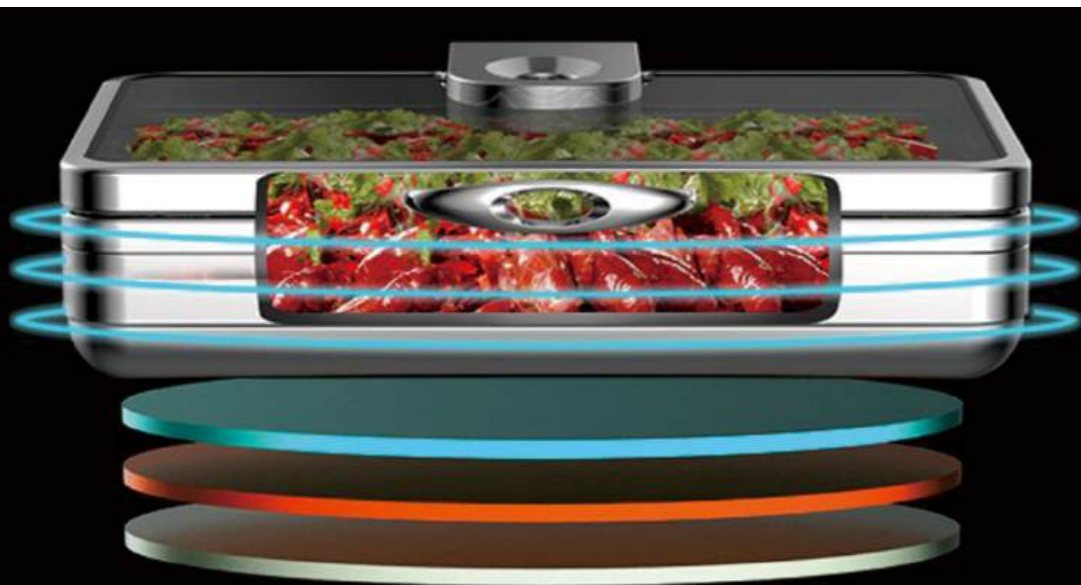

W20-2302T
Square 2/3 size, 5.5L food pan
Open lid height: 570mm

W20-2802T
Soup Station, 10L bain marie
Open lid height: 650mm

W20-3602T
Round 36cm, 6.8L food pan
Open lid height: 632mm

Induction Ready

Optional Stands