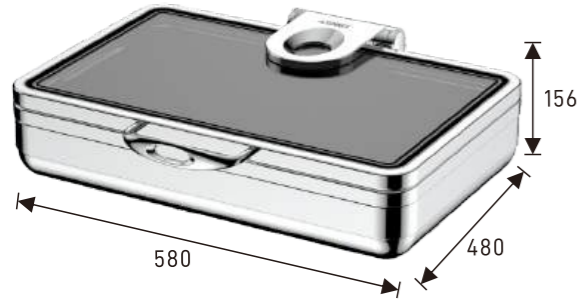

BURANO INDUCTION CHAFER

W07-1102TA
Rectangular 1/1 size, 8.5L food pan
Open Lid Height: 570mm