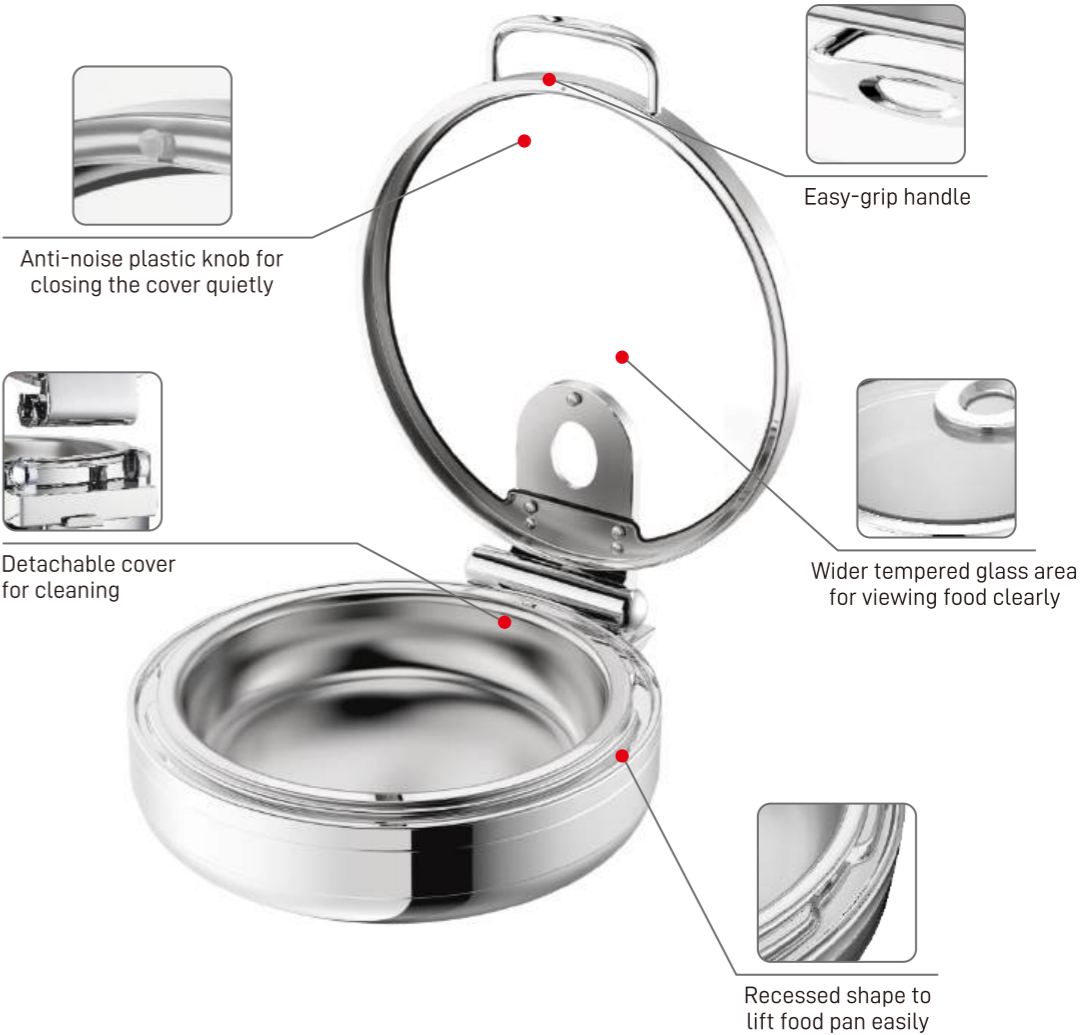

Advantages

Advanced Hydraulic Hinge

Smooth, slow and quiet closing with 80000 times guarantee.

Wide Glass Window

The cover comes with a wide tempered glass window, allowing you to view the food without opening the cover. It helps to avoid heat loss due to opening and closing.

Induction Friendly

Base equipped with sandwich bottom to catch the growing trend of induction warming.

Quality Stainless Steel

Cover and food pan are made from quality 304 stainless steel. Food safe, non-corrosive & non-rusting.