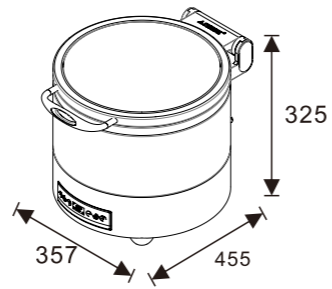

ROMA Round 36cm Chafer

W20-3602T Induction Chafer
W07-3601B Electrical Base
Open Lid Height: 715mm

W20-3602T Induction Chafer
W07-3604B Multi-Functional Base
Open Lid Height: 747mm

ROMA Soup Station