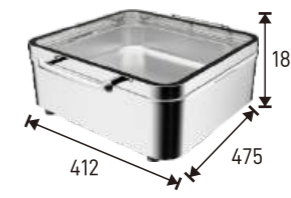

220V | 110V

Z10-1100
1/1×65mm, 8.5L SS304 food pan

Z10-2300
2/3×65mm, 5.5L SS304 food pan

Z10-3600
65mm, 5.8L SS202 food pan

Z10-2800
10L SS304 food pan

Z10-1102
1/1×100mm, 13.5L Ss304 food pan

Z10-2302
2/3×100mm, 9L SS304 food pan