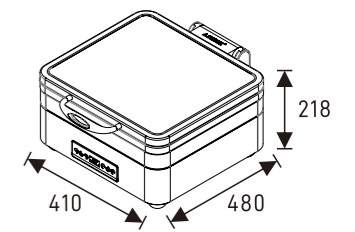

ROMA INDUCTION CHAFER

Induction Ready

Optional Stands

Available in electrical and non-electrical versions allowing you to convert an induction chafers to an electric chafers or regular chafers.
Available with Full 304 Stainless Steel Electric Base (Optional).

ROMA Rectangular 1/1 Chafers

ROMA Square 2/3 Chafers

W20-2302T Induction Chafers
W07-2301B Electrical Base
Open Lid Height: 655mm