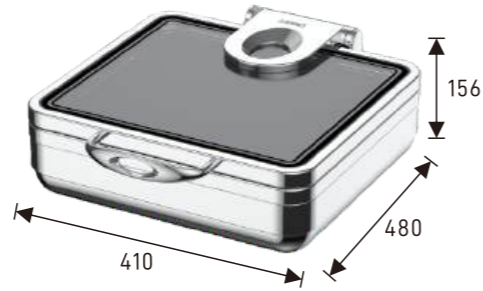

BURANO INDUCTION CHAFER

W07-1102TA
Rectangular 1/1 size, 8.5L food pan
Open Lid Height: 570mm

W07-2302TA
Square 2/3 size, 5.5L food pan
Open Lid Height: 570mm

W07-2802TA
Soup Station, 10L bain marie
Open Lid Height: 650mm