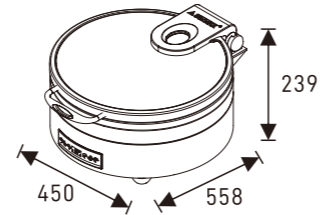

W07-2302TA Induction Chafers
W07-2301BA Electrical Base
Open Lid Height: 655mm

W07-2302TA Induction Chafers
W07-2304B Multi-Functional Base
Open Lid Height: 687mm

BURANO Round 36cm Chafer

W07-3602TA Induction Chafer
W07-3601BA Electrical Base
Open Lid Height: 715mm