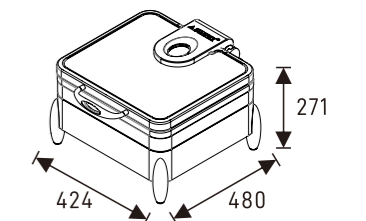

W07-2302TA Induction Chafers
W07-2304B Multi-Functional Base
Open Lid Height: 687mm