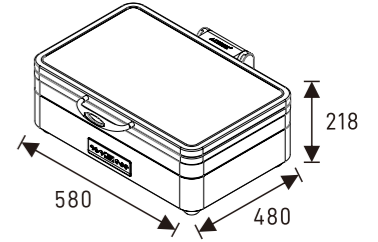

W20-1102T Induction Chafers
W07-1101B Electrical Base
Open Lid Height: 655mm