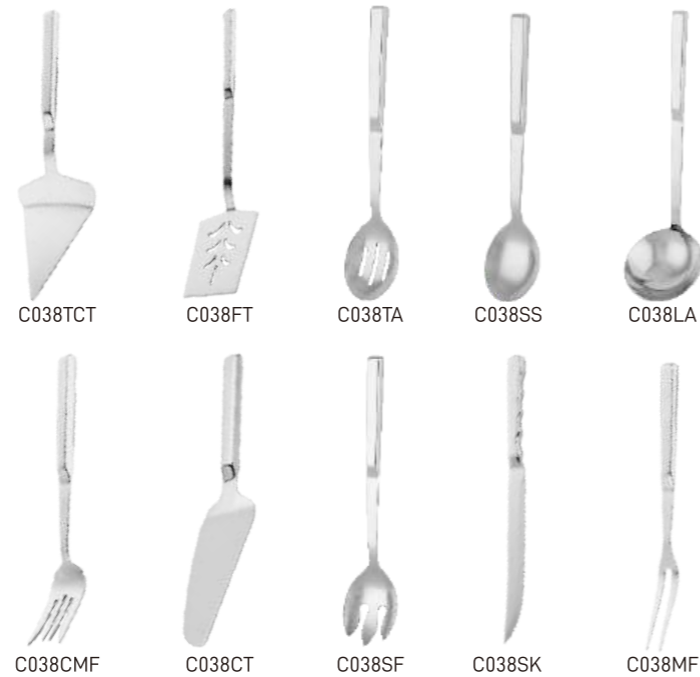

M461 Series Ladles

- One-piece durable stainless steel construction.
- Hooked hanging handle for easy storage.

Code	Spec.	Material
M4611LA	3cl / 1fl.oz, dia.5 x 28cm / 2 x 11"	SS201
M4612LA	7cl / 2.5fl.oz, dia.6.5 x 30cm / 2.5 x 11.5"	SS201
M4613LA	12cl / 4fl.oz, dia.8 x 32cm / 3 x 12.5"	SS201
M4614LA	20cl / 7fl.oz, dia.9 x 33cm / 3.5 x 13"	SS201
M4615LA	25cl / 8fl.oz, dia.10 x 37cm / 4 x 14.5"	SS201
M4616LA	33cl / 11.5fl.oz, dia.11 x 38cm / 4 x 15"	SS201
M4617LA	50cl / 16fl.oz, dia.12 x 40cm / 4.5 x 15.5"	SS201

KSL Series

- Professional soup ladle.
- Hooked hanging handle for easy storage.

Code	Spec.	Material
KSL00102	10cc, dia.3.5 x 25cm	SS304
KSL00502	50cc, dia.5.4 x 25cm	SS304
KSL01002	100cc, dia.7.5 x 30cm	SS304
KSL01502	150cc, dia.8.5 x 30cm	SS304

New

C038 Series

- Stainless Steel Kitchen Tools.
- Hooked hanging handle for easy storage.

Code	Spec.	Material
C038LS	Sauce Ladle, 308 x 85mm	SS430
C038TCT	Triangle Cake Turner, 305 X 99mm	SS430
C038FT	Slotted Turner, 375 X 81mm	SS430
C038TA	Slotted Spoon, 297 X 64mm	SS430
C038SS	Serving Spoon, 297 X 62mm	SS430
C038LA	Ladle, 335 X 92mm	SS430
C038CMF	Serving Fork, 265 X 45mm	SS430
C038CT	Cake Turner, 280 X 55mm	SS430
C038SF	Salad Fork, 300 X 65mm	SS430
C038SK	Steak Knife, 328 X 26mm	SS430
C038MF	Meat Fork, 288 X 22mm	SS430
C038SLS	Small Oil Dipper, 308 x 87mm	SS430