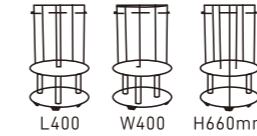

- ❖ Not including the cups, plates and spoons.
- ❖ Recommend cup size: 80 ~ 85 mm in diameter.
- ❖ Recommend plate size: less than 145mm in diameter.
- ❖ Recommend spoon size: 100 ~ 120 mm in length.