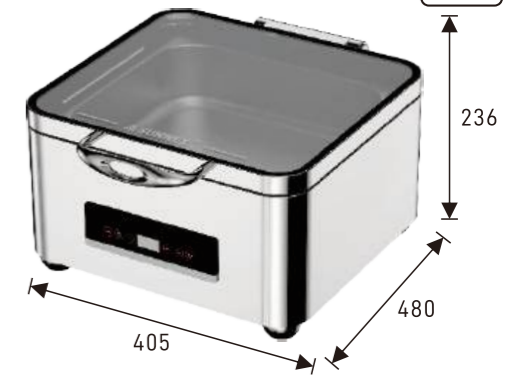

W27-2300
2/3 Size, 7.5L food pan
Power consumption: 550-650W