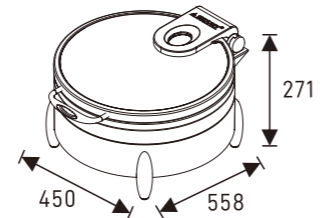

BURANO Round 36cm Chafer

W07-3602TA Induction Chafer
W07-3601BA Electrical Base
Open Lid Height: 715mm

W07-3602TA Induction Chafer
W07-3604B Multi-Functional Base
Open Lid Height: 747mm

BURANO Soup Station

W07-2802TA Induction Chafer
W07-2801BA Electrical Base
Open Lid Height: 730mm

W07-2802TA Induction Chafer
W07-2804B Multi-Functional Base
Open Lid Height: 762mm