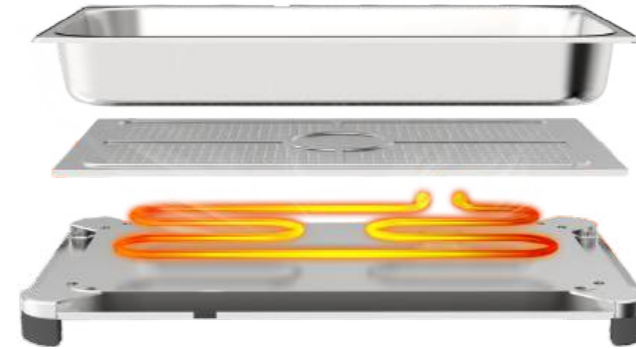

Innovative Waterless Chafer

400W (Usual 900W)
No Need Water & Fuel
Efficient Heating in 15mins
Easy-to-Use Control Panel
Digital Temperature Display

Patented Product EP3804583A1