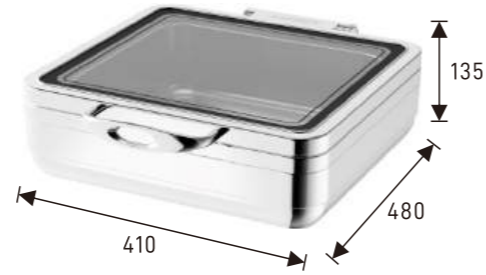

W20-2302T
Square 2/3 size, 5.5L food pan
Open lid height: 570mm

W20-2802T
Soup Station, 10L bain marie
Open lid height: 650mm

W20-3602T
Round 36cm, 6.8L food pan
Open lid height: 632mm

Induction Ready

Optional Stands