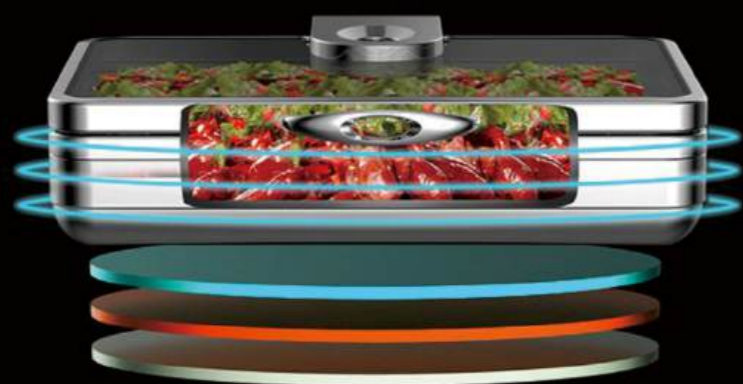

W07-3602TA
Round 36cm, 6.8L food pan
Open Lid Height: 632mm

Optional Accessories:

Cloud-shape Heating Units
E03-3010W
250 x 200 x 20mm

Mug-shape Heating Units
E02-3500
170 x 110 x 115mm

Optional Stands

Available in electrical and non-electrical versions allowing you to convert an induction chafers to an electric chafers or regular chafers.