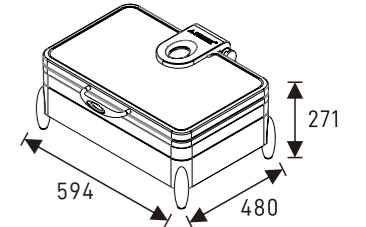

W07-1102TA Induction Chafers
W07-1104B Multi-Functional Base
Open Lid Height: 687mm