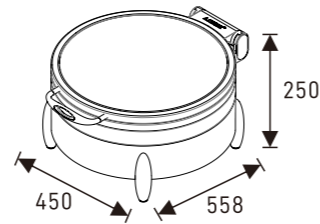

ROMA Rectangular 1/1 Chafers

W20-1102T Induction Chafers
W07-1101B Electrical Base
Open Lid Height: 655mm

W20-1102T Induction Chafers
W07-1104B Multi-Functional Base
Open Lid Height: 687mm

ROMA Square 2/3 Chafers

W20-2302T Induction Chafers
W07-2301B Electrical Base
Open Lid Height: 655mm

W20-2302T Induction Chafers
W07-2304B Multi-Functional Base
Open Lid Height: 687mm

ROMA Round 36cm Chafer

W20-3602T Induction Chafer
W07-3601B Electrical Base
Open Lid Height: 715mm

W20-3602T Induction Chafer
W07-3604B Multi-Functional Base
Open Lid Height: 747mm

ROMA Soup Station

W20-2802T Induction Chafer
W07-2801B Electrical Base
Open Lid Height: 730mm

W20-2802T Induction Chafer
W07-2804B Multi-Functional Base
Open Lid Height: 762mm