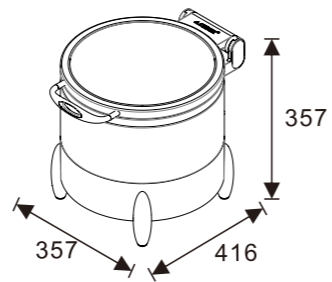

W20-2302T Induction Chafers
W07-2301B Electrical Base
Open Lid Height: 655mm

W20-2302T Induction Chafers
W07-2304B Multi-Functional Base
Open Lid Height: 687mm

ROMA Round 36cm Chafer

W20-3602T Induction Chafer
W07-3601B Electrical Base
Open Lid Height: 715mm

W20-3602T Induction Chafer
W07-3604B Multi-Functional Base
Open Lid Height: 747mm

ROMA Soup Station

W20-2802T Induction Chafer
W07-2801B Electrical Base
Open Lid Height: 730mm

W20-2802T Induction Chafer
W07-2804B Multi-Functional Base
Open Lid Height: 762mm