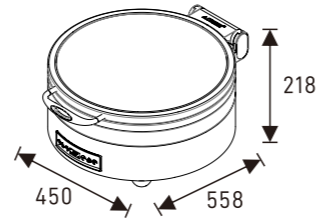

W20-2302T Induction Chafers
W07-2301B Electrical Base
Open Lid Height: 655mm

W20-2302T Induction Chafers
W07-2304B Multi-Functional Base
Open Lid Height: 687mm

ROMA Round 36cm Chafer

W20-3602T Induction Chafer
W07-3601B Electrical Base
Open Lid Height: 715mm

W20-3602T Induction Chafer
W07-3604B Multi-Functional Base
Open Lid Height: 747mm

ROMA Soup Station

W20-2802T Induction Chafer
W07-2801B Electrical Base
Open Lid Height: 730mm

W20-2802T Induction Chafer
W07-2804B Multi-Functional Base
Open Lid Height: 762mm