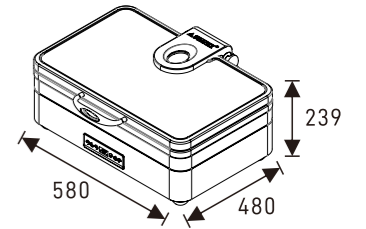

W07-1102TA Induction Chafers
W07-1104B Multi-Functional Base
Open Lid Height: 687mm