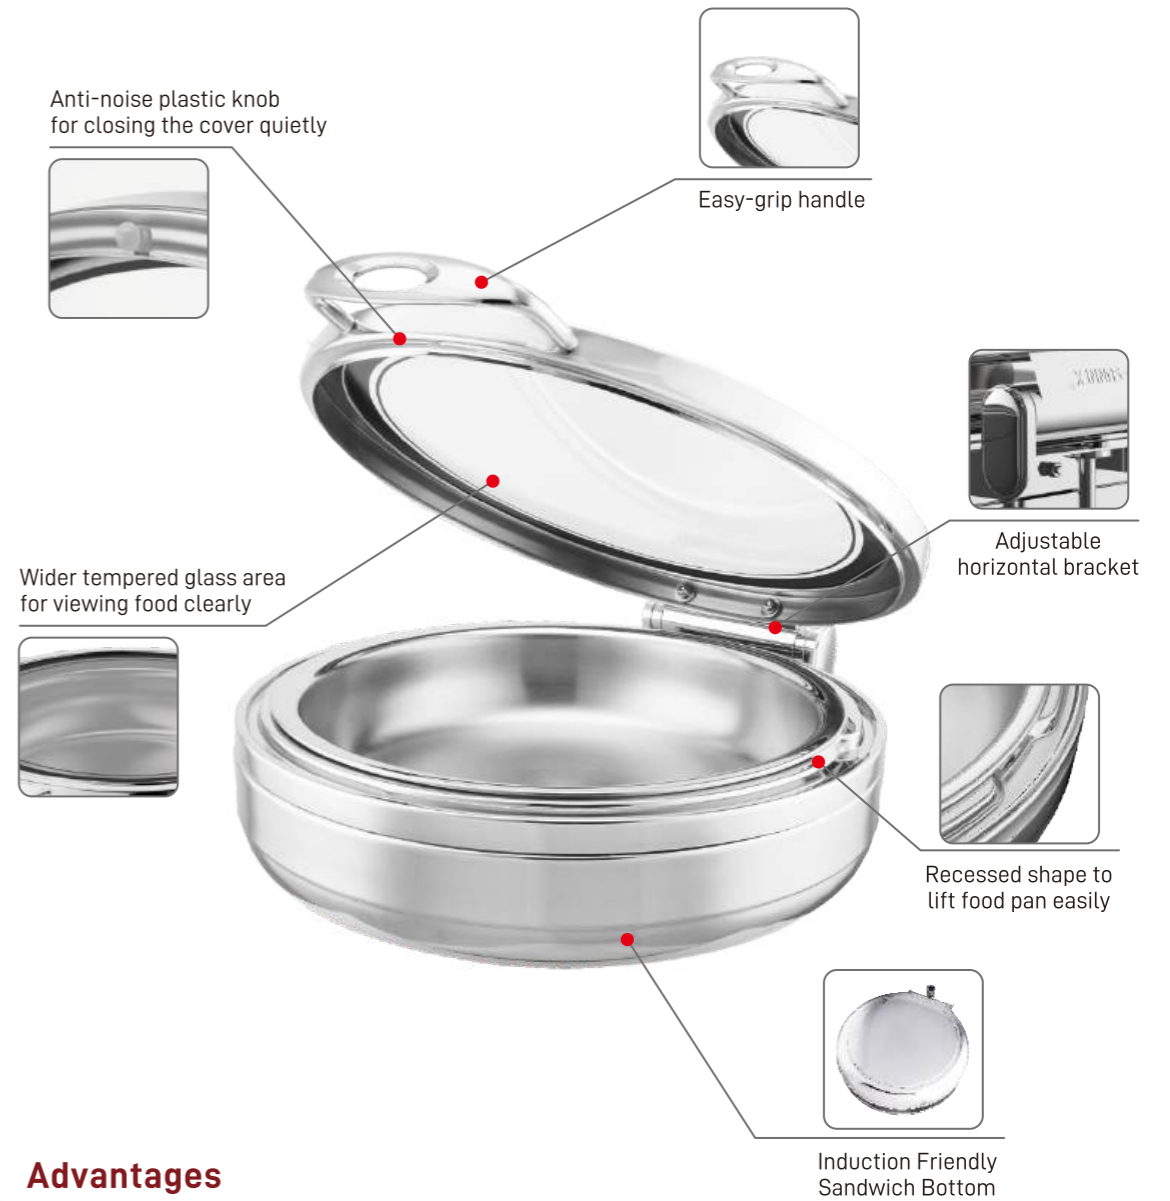

ROMA CHAFER

Advantages

Advanced Hydraulic Hinge

Smooth, slow and silent closing with 80000 times guarantee. The opening and closing time is adjustable from 20 - 40 seconds (+/- 5 seconds).

Optional Bases

Five optional bases available to suit with different needs from precise digital temperature control to traditional fuel warming.

Wide Glass Window

Extra large window design in stylish and exquisite craftsmanship. Made from tempered glass, allowing you to see the delicious food before opening the cover.

Quality 304 Stainless Steel

The cover, food pan, and water pan are all made of mirror-finished 304 stainless steel. Food safe, non-corrosive & non-rusting.