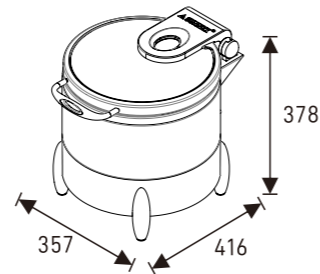

W07-3602TA Induction Chafer
W07-3604B Multi-Functional Base
Open Lid Height: 747mm

BURANO Soup Station

W07-2802TA Induction Chafer
W07-2801BA Electrical Base
Open Lid Height: 730mm

W07-2802TA Induction Chafer
W07-2804B Multi-Functional Base
Open Lid Height: 762mm