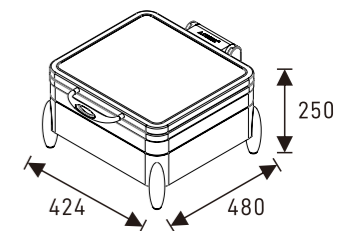

ROMA Rectangular 1/1 Chafers

W20-1102T Induction Chafers
W07-1101B Electrical Base
Open Lid Height: 655mm

W20-1102T Induction Chafers
W07-1104B Multi-Functional Base
Open Lid Height: 687mm

ROMA Square 2/3 Chafers

W20-2302T Induction Chafers
W07-2301B Electrical Base
Open Lid Height: 655mm

W20-2302T Induction Chafers
W07-2304B Multi-Functional Base
Open Lid Height: 687mm

ROMA Round 36cm Chafer

W20-3602T Induction Chafer
W07-3601B Electrical Base
Open Lid Height: 715mm