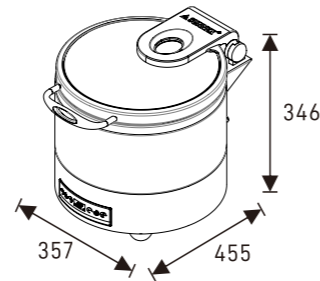

W07-2802TA Induction Chafer
W07-2804B Multi-Functional Base
Open Lid Height: 762mm