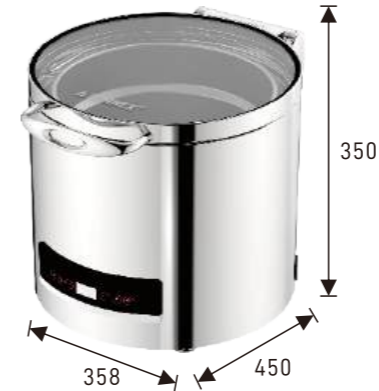

Induction Safe Touch

Specially designed air barrier structure prevents high-temperature burns when touching the chafers body surface.

LIDO INDUCTION CHAFER

W27-1100
1/1 Size, 11ltr food pan
Power consumption: 1100-1300W

W27-2300
2/3 Size, 7.5L food pan
Power consumption: 550-650W

W27-2800
Soup Station, 10L food pan
Power consumption: 550-650W

W27-3600
Round 36cm, 6.8L food pan
Power consumption: 550-650W

Optional Accessories: