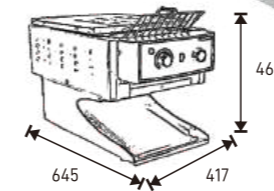

Code	Spec.
83388	10ltr, S.S. Lid & water jacket, w/o ladle, 220V AC, 50/60Hz, 380W

Thermal Cycle Electric Toaster (Conveyor Toaster)

- Powerful dual heating for fast, even toasting.
- Independent temp & speed controls for precision.
- 350 slices/hour, 7 adjustable speeds.
- 3 modes: standby, roll, bread.
- Energy-saving standby mode.
- Streamlined design, easy food retrieval.
- Stainless steel, removable tray, easy to clean.